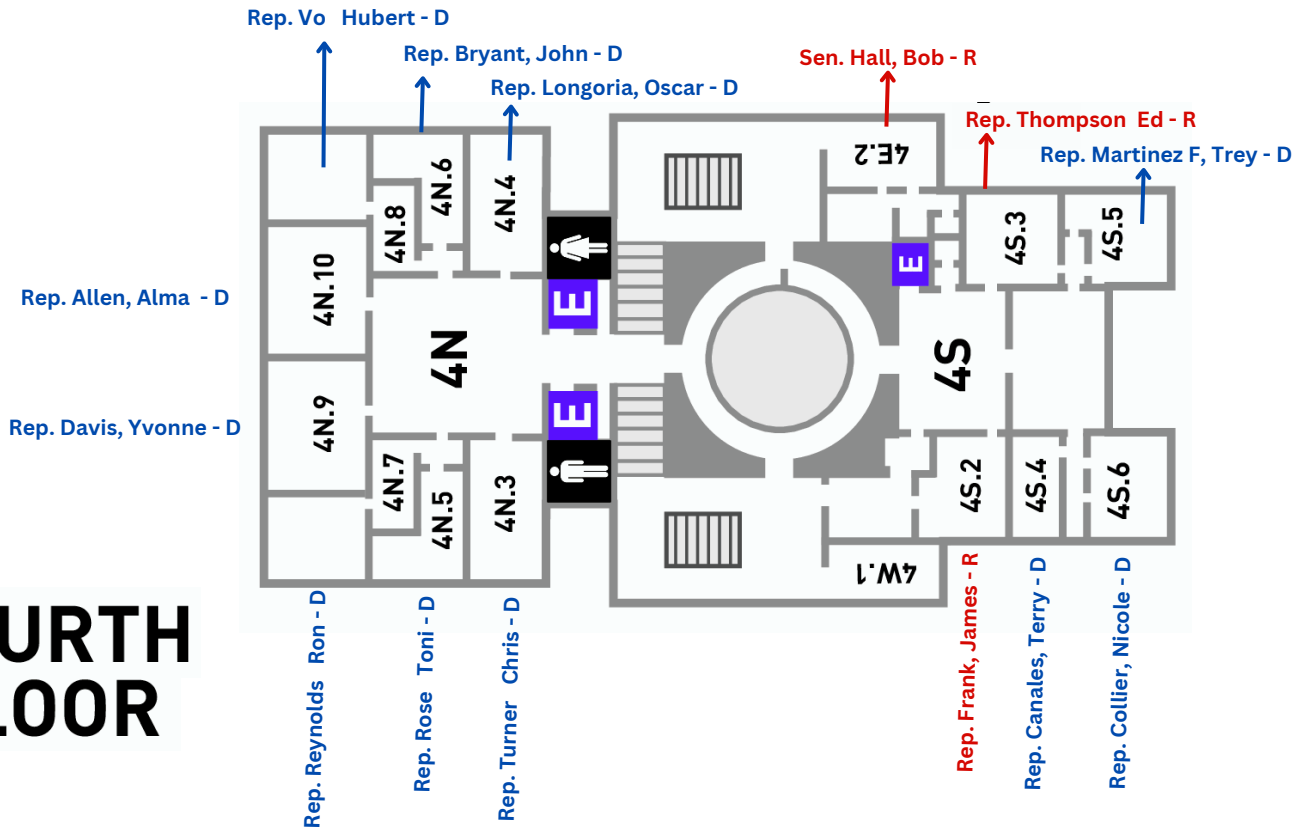

Texas Capitol Guide

Representatives & Senators office information to facilitate the navigation of the Capitol.

CAPITOL

- 3 Visitor Galleries • Historic Courtrooms
- 2 Legislative Chambers • Legislative Library
- ★ 1 Street Level • Visitor Information • Tours • Agricultural Museum
- G Basement Level • Exhibits • Large Restrooms

CAPITOL EXTENSION

E1 & E2 are below Capitol in the underground Extension.

- E1 Gift Shop • Capitol Grill • Auditorium • Baby Care Room • ATM/Vending
- E2 Legislative Conference Center • Family Restrooms

Standard Hours: 7:00 a.m. - 10:00 p.m. (subject to change)

Where to Park?

FIRST FLOOR

Street Level

SECOND FLOOR

THIRD FLOOR

FOURTH FLOOR

GROUND FLOOR

Basement

EXTENSION FIRST FLOOR (E1)

EXTENSION SECOND FLOOR (E2)

E1 - EXTENSION

First Floor

E2 - EXTENSION

Second Floor

HOUSE SITTING MAP