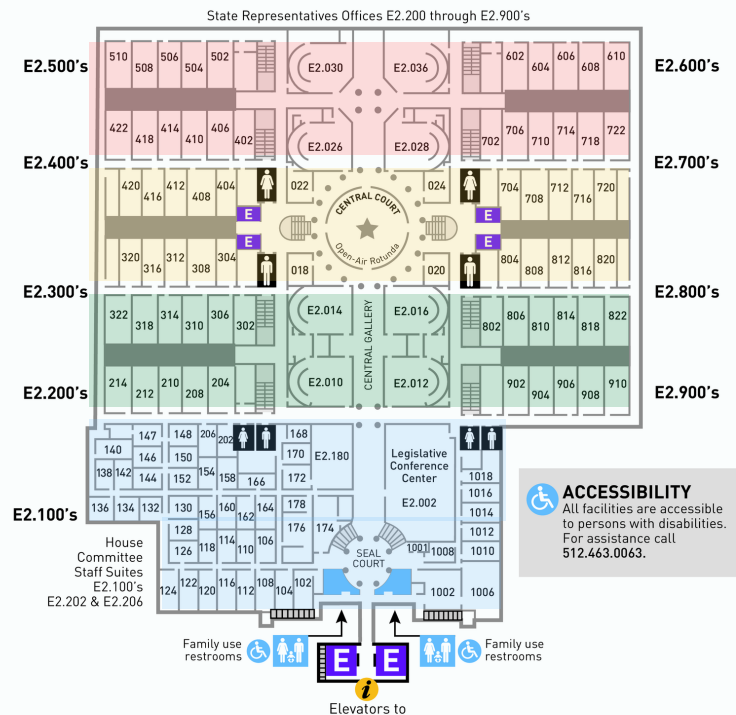

Texas Capitol Guide

Representatives & Senators office information to facilitate the navigation of the Capitol.

CAPITOL

- 3 Visitor Galleries • Historic Courtrooms
- 2 Legislative Chambers • Legislative Library
- ★ 1 Street Level • Visitor Information • Tours • Agricultural Museum
- G Basement Level • Exhibits • Large Restrooms

Standard Hours: 7:00 a.m. - 10:00 p.m. (subject to change)

Where to Park?

FIRST FLOOR

Street Level

SECOND FLOOR

THIRD FLOOR

FOURTH FLOOR

GROUND FLOOR

Basement

EXTENSION FIRST FLOOR (E1)

EXTENSION SECOND FLOOR (E2)

E1 - EXTENSION

First Floor

E2 - EXTENSION

Second Floor

HOUSE SITTING MAP