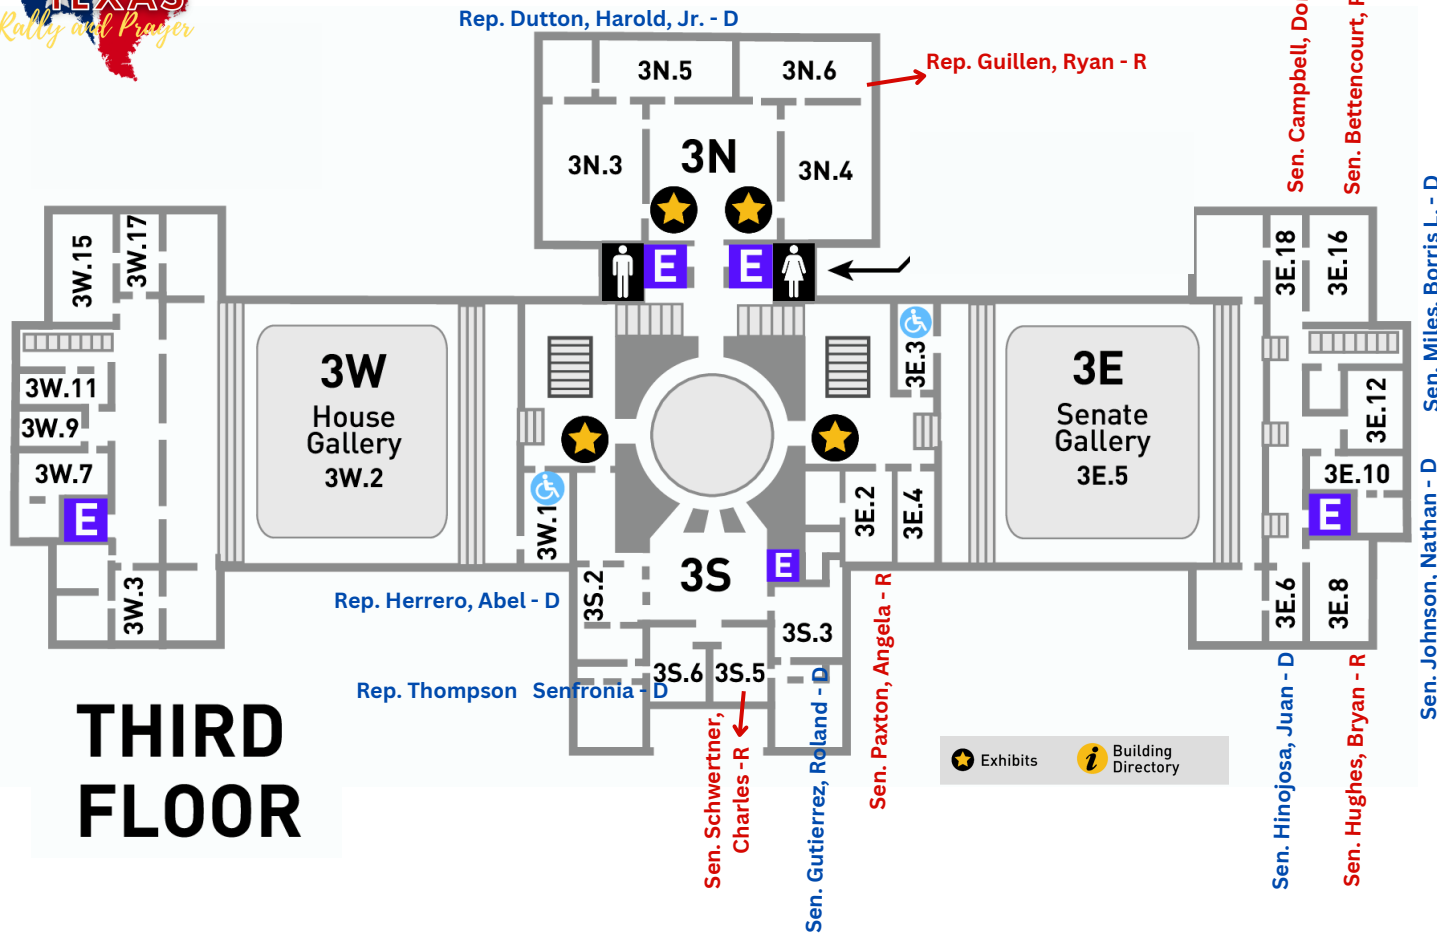

Texas Capitol Guide

Representatives & Senators office information to facilitate the navigation of the Capitol.

CAPITOL

- 3 Visitor Galleries • Historic Courtrooms
- 2 Legislative Chambers • Legislative Library
- ★ 1 Street Level • Visitor Information • Tours • Agricultural Museum
- G Basement Level • Exhibits • Large Restrooms

CAPITOL EXTENSION

E1 & E2 are below Capitol in the underground Extension.

- E1 Gift Shop • Capitol Grill • Auditorium • Baby Care Room • ATM/Vending
- E2 Legislative Conference Center • Family Restrooms

Standard Hours: 7:00 a.m. - 10:00 p.m. (subject to change)

Where to Park?

FIRST FLOOR

Street Level

SECOND FLOOR

THIRD FLOOR

FOURTH FLOOR

GROUND FLOOR

Basement

EXTENSION FIRST FLOOR (E1)

EXTENSION SECOND FLOOR (E2)

E1 - EXTENSION

First Floor

E2 - EXTENSION

Second Floor

HOUSE SITTING MAP