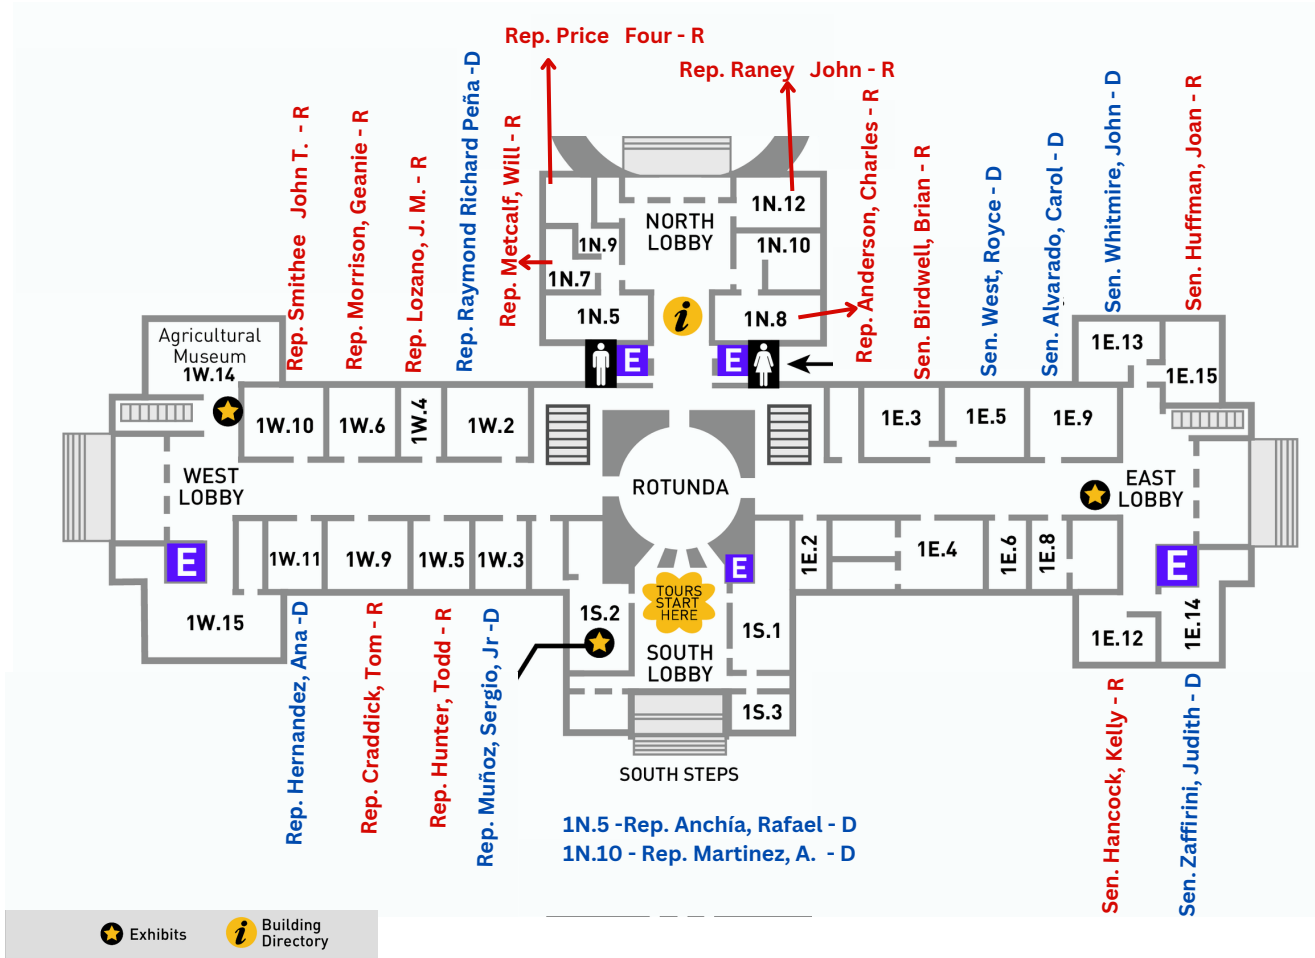

Texas Capitol Guide

Representatives & Senators office information to facilitate the navigation of the Capitol.

CAPITOL

- 3 Visitor Galleries • Historic Courtrooms
- 2 Legislative Chambers • Legislative Library
- ★ 1 Street Level • Visitor Information • Tours • Agricultural Museum
- G Basement Level • Exhibits • Large Restrooms

CAPITOL EXTENSION

E1 & E2 are below Capitol in the underground Extension.

- E1 Gift Shop • Capitol Grill • Auditorium • Baby Care Room • ATM/Vending
- E2 Legislative Conference Center • Family Restrooms

Standard Hours: 7:00 a.m. - 10:00 p.m. (subject to change)

Where to Park?

FIRST FLOOR

Street Level

SECOND FLOOR

THIRD FLOOR

FOURTH FLOOR

GROUND FLOOR

Basement

EXTENSION FIRST FLOOR (E1)

EXTENSION SECOND FLOOR (E2)

E1 - EXTENSION

First Floor

E2 - EXTENSION

Second Floor

HOUSE SITTING MAP