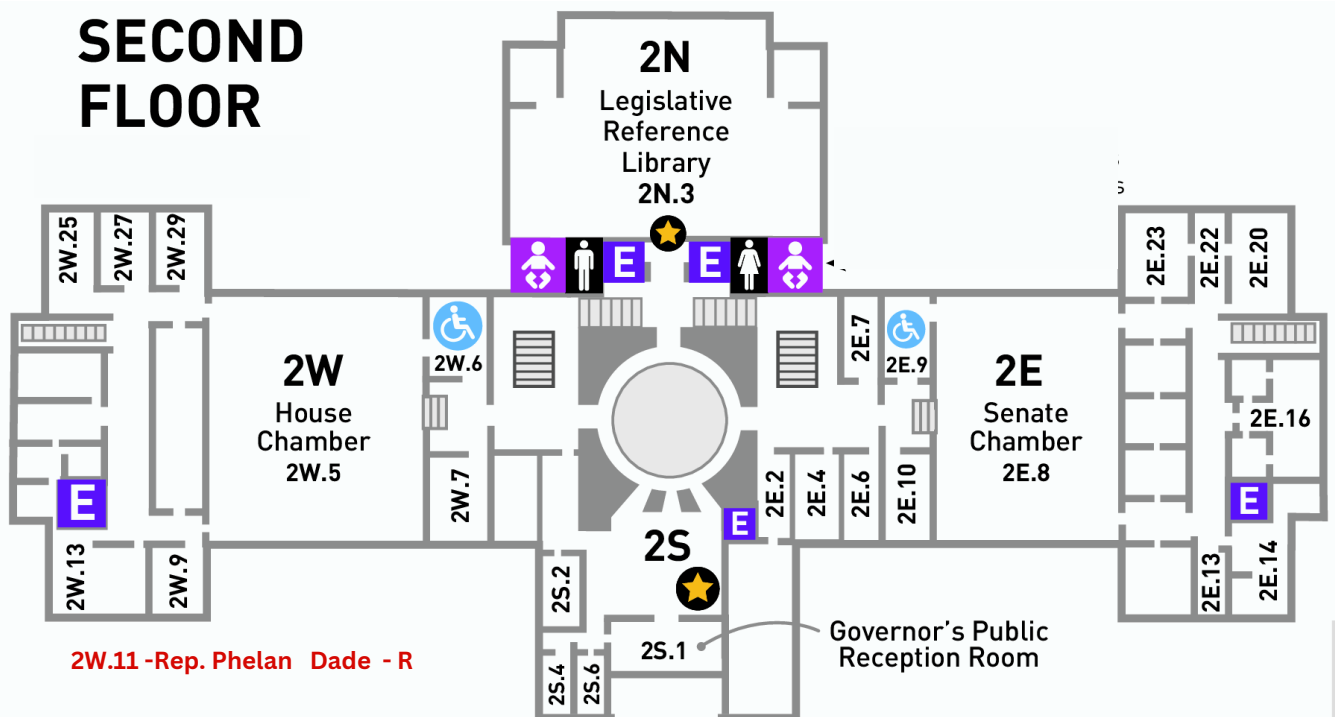

Texas Capitol Guide

Representatives & Senators office information to facilitate the navigation of the Capitol.

CAPITOL

- 3 Visitor Galleries • Historic Courtrooms
- 2 Legislative Chambers • Legislative Library
- ★ 1 Street Level • Visitor Information • Tours • Agricultural Museum
- G Basement Level • Exhibits • Large Restrooms

CAPITOL EXTENSION

E1 & E2 are below Capitol in the underground Extension.

- E1 Gift Shop • Capitol Grill • Auditorium • Baby Care Room • ATM/Vending
- E2 Legislative Conference Center • Family Restrooms

Standard Hours: 7:00 a.m. - 10:00 p.m. (subject to change)

Where to Park?

FIRST FLOOR

Street Level

SECOND FLOOR

THIRD FLOOR

FOURTH FLOOR

GROUND FLOOR

Basement

EXTENSION FIRST FLOOR (E1)

EXTENSION SECOND FLOOR (E2)

E1 - EXTENSION

First Floor

E2 - EXTENSION

Second Floor

HOUSE SITTING MAP