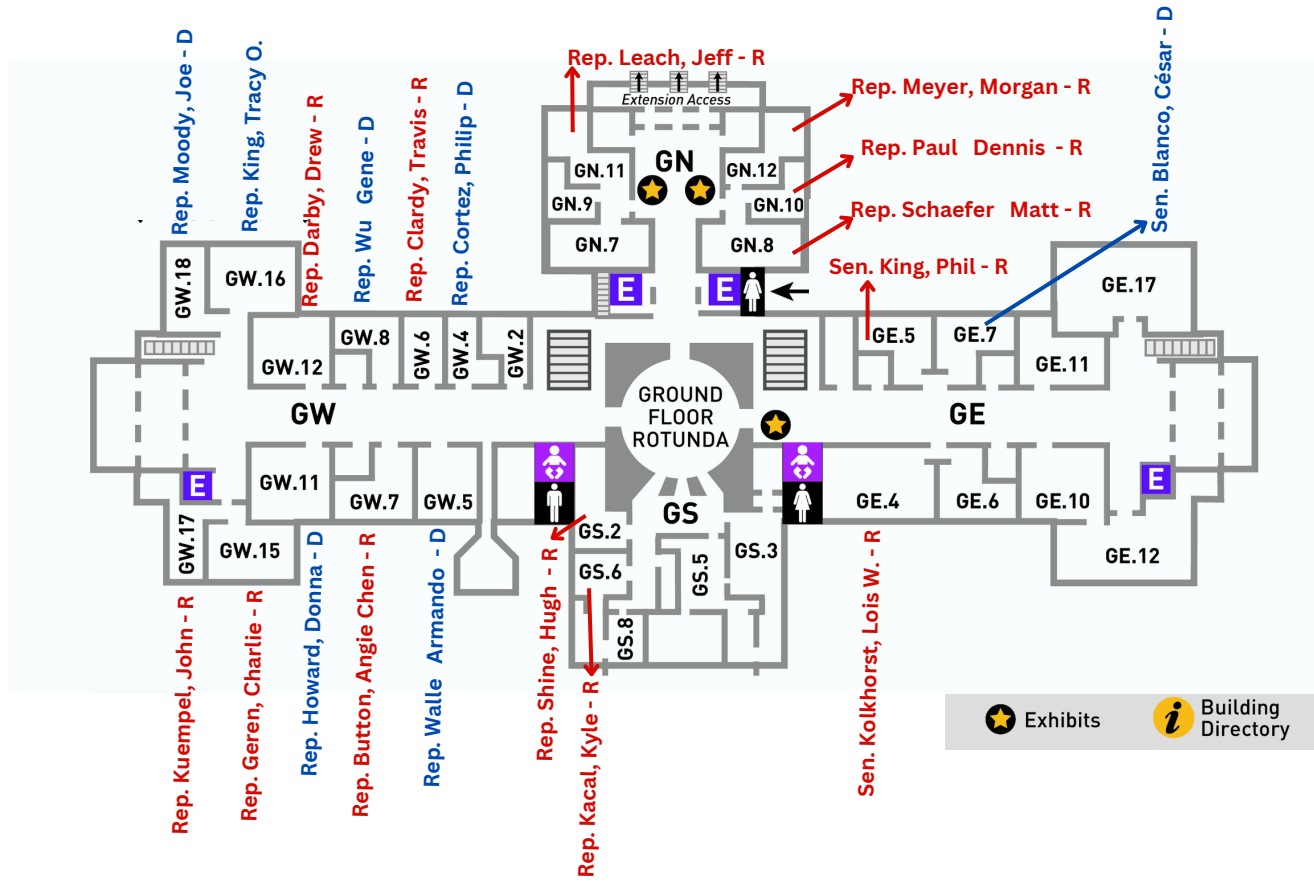

Texas Capitol Guide

Representatives & Senators office information to facilitate the navigation of the Capitol.

CAPITOL

- 3 Visitor Galleries • Historic Courtrooms
- 2 Legislative Chambers • Legislative Library
- ★ 1 Street Level • Visitor Information • Tours • Agricultural Museum
- G Basement Level • Exhibits • Large Restrooms

CAPITOL EXTENSION

E1 & E2 are below Capitol in the underground Extension.

- E1 Gift Shop • Capitol Grill • Auditorium • Baby Care Room • ATM/Vending
- E2 Legislative Conference Center • Family Restrooms

Standard Hours: 7:00 a.m. - 10:00 p.m. (subject to change)

Where to Park?

FIRST FLOOR

Street Level

SECOND FLOOR

THIRD FLOOR

FOURTH FLOOR

GROUND FLOOR

Basement

EXTENSION FIRST FLOOR (E1)

EXTENSION SECOND FLOOR (E2)

E1 - EXTENSION

First Floor

E2 - EXTENSION

Second Floor

HOUSE SITTING MAP