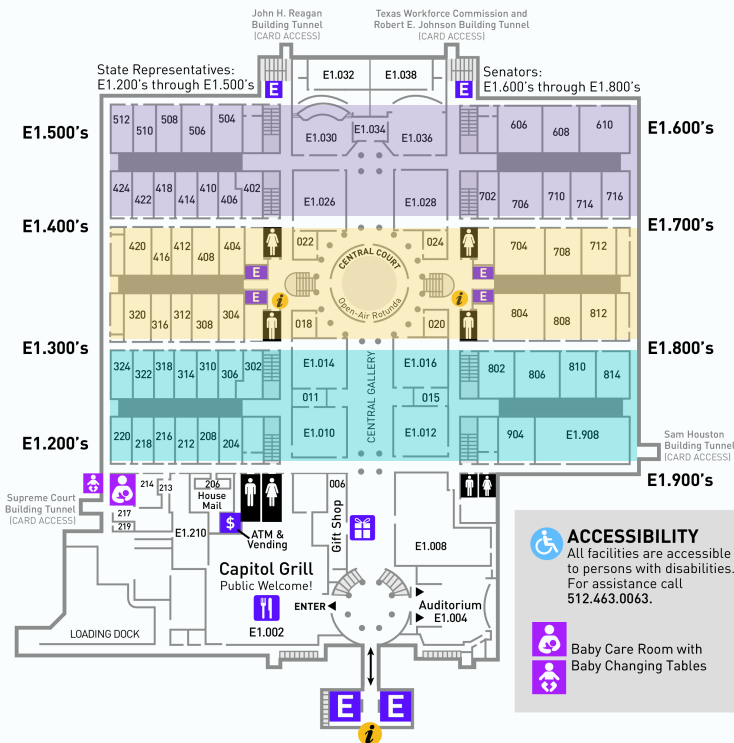

Texas Capitol Guide

Representatives & Senators office information to facilitate the navigation of the Capitol.

CAPITOL

- 3 Visitor Galleries • Historic Courtrooms
- 2 Legislative Chambers • Legislative Library
- ★ 1 Street Level • Visitor Information • Tours • Agricultural Museum
- G Basement Level • Exhibits • Large Restrooms

CAPITOL EXTENSION

E1 & E2 are below Capitol in the underground Extension.

- E1 Gift Shop • Capitol Grill • Auditorium • Baby Care Room • ATM/Vending
- E2 Legislative Conference Center • Family Restrooms

Standard Hours: 7:00 a.m. - 10:00 p.m. (subject to change)

Where to Park?

FIRST FLOOR

Street Level

SECOND FLOOR

THIRD FLOOR

FOURTH FLOOR

GROUND FLOOR

Basement

EXTENSION FIRST FLOOR (E1)

EXTENSION SECOND FLOOR (E2)

E1 - EXTENSION

First Floor

E2 - EXTENSION

Second Floor

HOUSE SITTING MAP